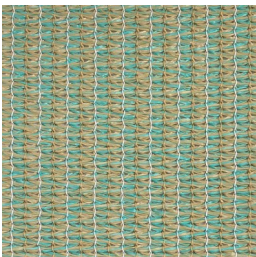

performance textile specialists

WIGGINS

PARASOL

COLOUR CHART

BEACH SAND

IVORY

RED

TERRACOTTA

HARVEST

FOREST GREEN

YELLOW

OCEAN BLUE

NAVY

TURQUOISE

STEEL GREY

GUNMETAL