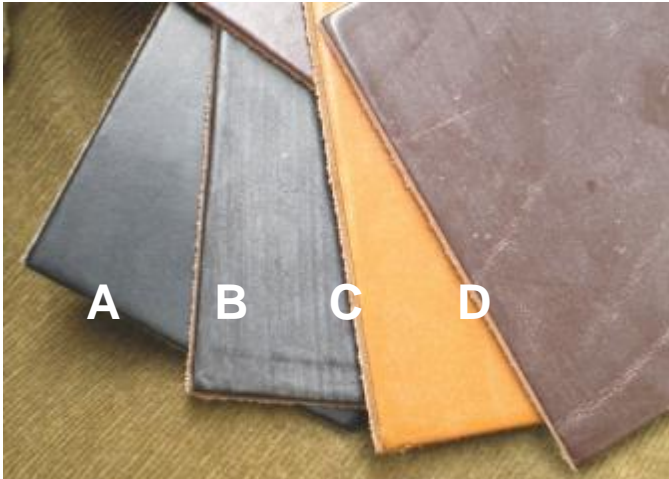

Leather

English Leather Butts

RR \$ Bridle butt
 RR \$ Stirrup butt
 RR \$ Shoulder butts / sq ft

Model	Size	Colour	Code
Bridle	Per side	A. Black, B. Dark Havana C. Light Havana, D. Aus Nut	940100
Shoulder	Per sq foot		940103
Stirrup	Per side	Black, Dark Havana, Light Havana	940105

NZ Greasy Strap Leather

RR \$

Indian Chrome Leather

RR \$

Model	Size	Colour	Code
NZ greasy leather	Approx 20sq ft	Brown	940295
Indian chrome	Approx 15 sq ft	Black	940300