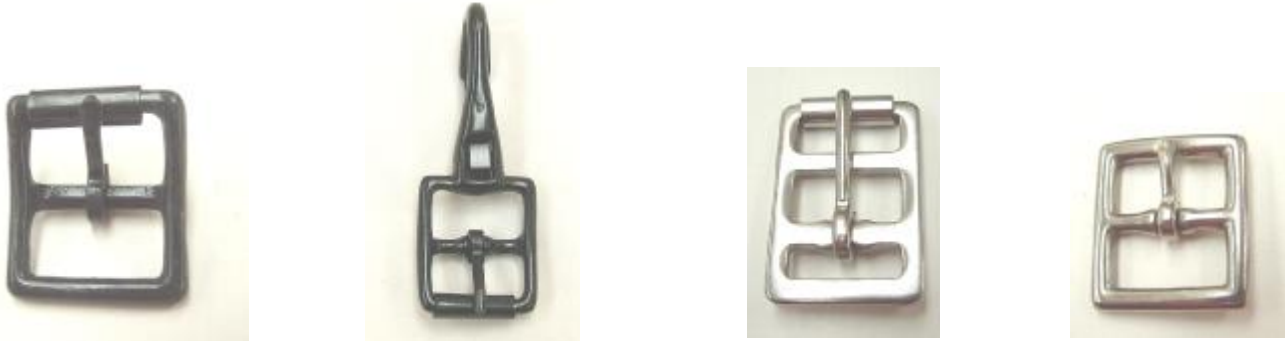

## Dees - priced per 100

RR	\$	Black 1" D
RR	\$	Stainless Steel 1" D
RR	\$	Nickel Plated 1" D
RR	\$	Stainless Steel 1" D web bar
RR	\$	Nickel Plated 2" D

Model	Size	Colour	Code
Dee	1"	Black	911198
Dee	1"	Stainless	911194
Dee	1"	Nickel	911196
Dee with bar	1"	Stainless	911192
Dee	2"	Nickel	911160

## Buckles - priced per 100

RR	\$	2525 Hobble Buckle
RR	\$	2516 Back snap
RR	\$	Stainless Steel Roller Girth Bkle
RR	\$	Stainless Steel 7/8" Stirrup

Model	Size	Colour	Code
2525 Hobble buckle	1"	Black	910002
2516 Back Snap	1"	Black	910003
SS Girth buckle	1"	Stainless	910406
SS Stirrup leather	7/8"	Stainless	910612

## Snaps / Rings - priced per 100

RR	\$	Brass snaps 1"
RR	\$	Brass snaps 1 1/4"
RR	\$	Stainless Steel rings 1 1/4"
RR	\$	Stainless Steel rings 1 1/2"

Model	Size	Colour	Code
2401-B Brass snaps	1"	Brass	914226
2401-B Brass snaps	1 1/4"	Brass	914214
SS rings	1 1/4"	Stainless	912030
SS rings	1 1/2"	Stainless	912040