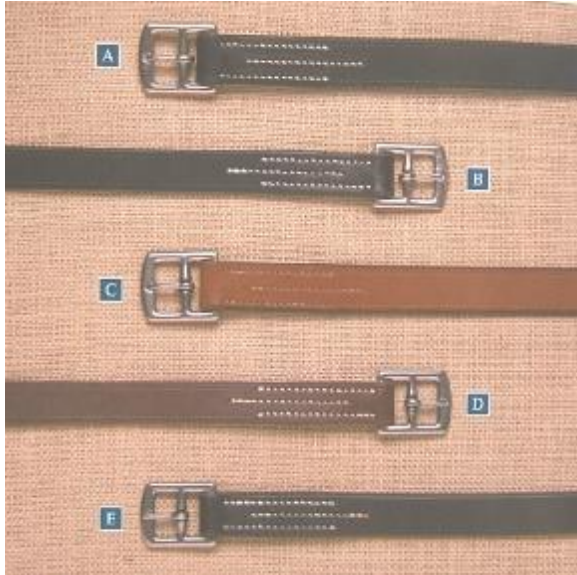

Stirrup Leathers

+ NT Leather

<u>Model</u>	<u>Size</u>	<u>Colour</u>	<u>Code</u>
A	244 <i>RR \$201</i>	Black, Choco, Havana, Honey	961130
B	241 <i>RR \$163</i>	As above	961100
C	243 <i>RR \$175</i>	As Above	961128
D	242 <i>RR \$179</i>	As above	961105
E	240 <i>RR \$141</i>	As above	961120
+	253 NT <i>RR \$210</i>	As above	961135
+	255 NT <i>RR \$239</i>	As above	961140

	<u>Model / Item</u>	<u>Colour</u>	<u>Code</u>
E	3000 Laced <i>RR \$184</i>	Black, Choco, Havana, Honey	964154
F	3000 Rubber <i>RR \$195</i>	As above	964175
G Indent	3000 Plaited <i>RR \$</i>	As above	964156
H	3000 Web <i>RR \$163</i>	As above	964150
I	3000 Leather <i>RR \$153</i>	As above	964170
K	3000 Leather Continental <i>RR \$172</i>	As above	964172

Reins