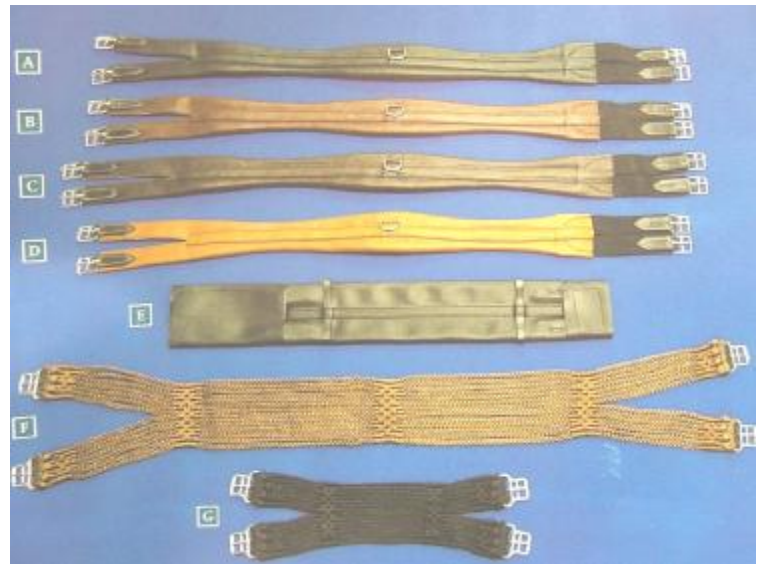

1060 Breastplate Martingale

RR \$395

2050 Running Martingale

RR \$220

1063 Breastcollar

RR \$280

<u>Model</u>	<u>Size</u>	<u>Colour</u>	<u>Code</u>
1060	Full Cob	Black, Choco, Havana	962380
2050	Full Cob	Black, Choco, Havana	962320
1063	Full Cob	Black, Choco, Havana	962350

1085 Crank Noseband

RR \$295

Girths

	<u>Model</u>	<u>Size</u>	<u>Colour</u>	<u>Code</u>
	ABC 235 Leather girth	115-150cm	Black Choco Havana	963735
	RR \$235			
Indent	E 236 Dressage girth	50 – 80cm	Black	963750
	RR \$ TBC			
Indent	1085 Crank noseband	XF	Black Choco	964242
	1085 Crank noseband	Full	Black	
Indent		Full	Choco	
Indent		Cob	Black Choco	