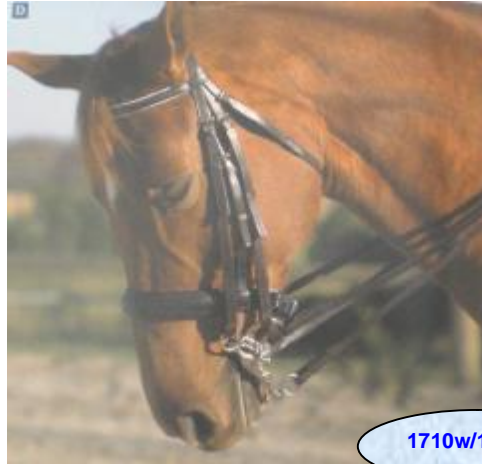

**1710w**  
RR \$585

1710w

**1710w / 1085f**  
RR \$752

1710w/1085f

	<u>Model</u>	<u>Size</u>	<u>Colour</u>	<u>Code</u>
Indent	<b>1710w</b>	XF	Black, Choco, Havana	960093
	<b>1710w</b>	Full Cob		
Indent	<b>1710w/1085f</b>	XF	Black, Choco	960092
	<b>1710w/1085f</b>	Full Cob		