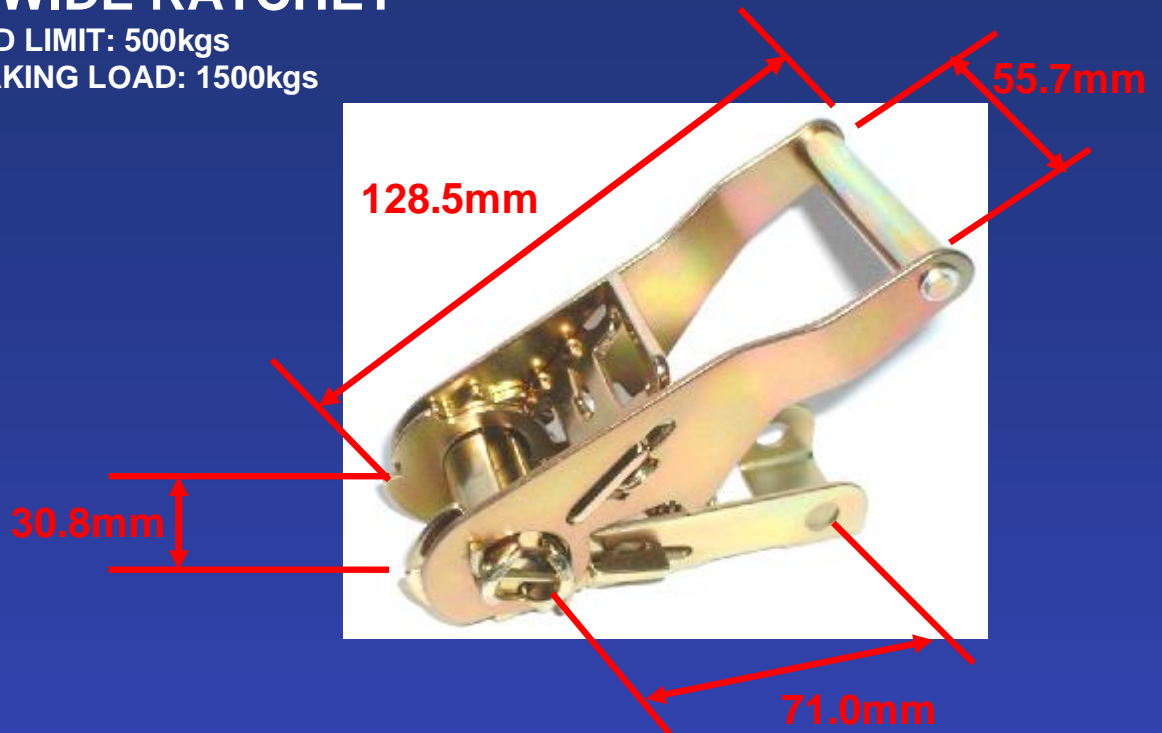

1" LONG WIDE RATCHET

WORKING LOAD LIMIT: 500kgs
MINIMUM BREAKING LOAD: 1500kgs

1 1/2" LONG RATCHET

WORKING LOAD LIMIT: 1000kgs
MINIMUM BREAKING LOAD: 3000kgs