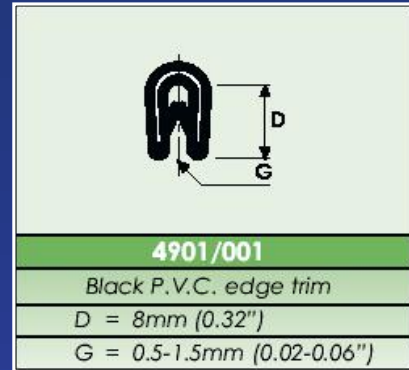

4901/001 EDGE TRIM

Black PVC edge trim.
Code#600180

4896/002(Black)/003S(Grey) EDGE TRIM

PVC edge trim.
Code#600105 (Black)
Code#600117 (Grey)

5010/001 SINGLE FLEX CHANNEL

Black felt & moquette lined glass channel.
Code#771240