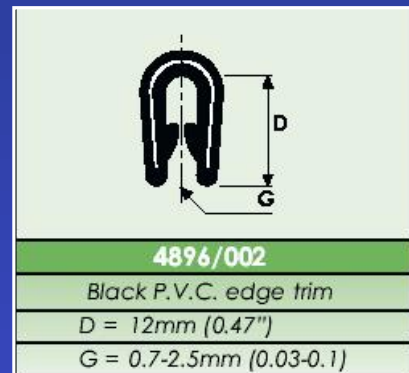

4901/001 EDGE TRIM

Black PVC edge trim.
Code#600180

4896/002(Black)/003S(Grey) EDGE TRIM

PVC edge trim.
Code#600105 (Black)
Code#600117 (Grey)

5010/001 SINGLE FLEX CHANNEL

Black felt & moquette lined glass channel.
Code#771240