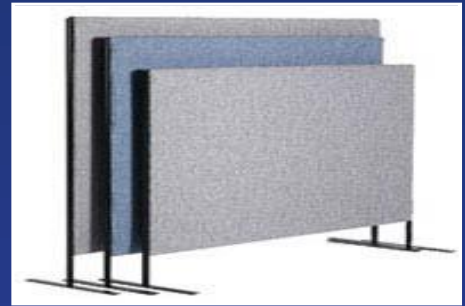

MIAMI RIBBED LINING

A low ribbed wall lining ideally suited for:
Buses, Coaches, Mini Vans, Motor Homes, Boats, Office Walls etc.
350gsm, 2.0 metre wide.

“Hook and Loop” compatible

LIGHT GREY

MID GREY

CHARCOAL

BOSTON LOW PILE LINING

A low plush pile wall lining ideally suited for:
Buses, Coaches, Mini Vans, Motor Homes, Boats, Office Walls etc.
350gsm, 2.0 metre wide.

“Hook and Loop” compatible

LIGHT GREY

MID GREY

CHARCOAL

BLACK

HIGHWAY CUTPILE

Highway Cutpile is a BCF (Bulk Continuous Fibre) polypropylene yarn designed for the Automotive market.
500gsm, 1.83m wide
Latex backing.

CHOCOLATE

RED-HQ

GREY

CHARCOAL